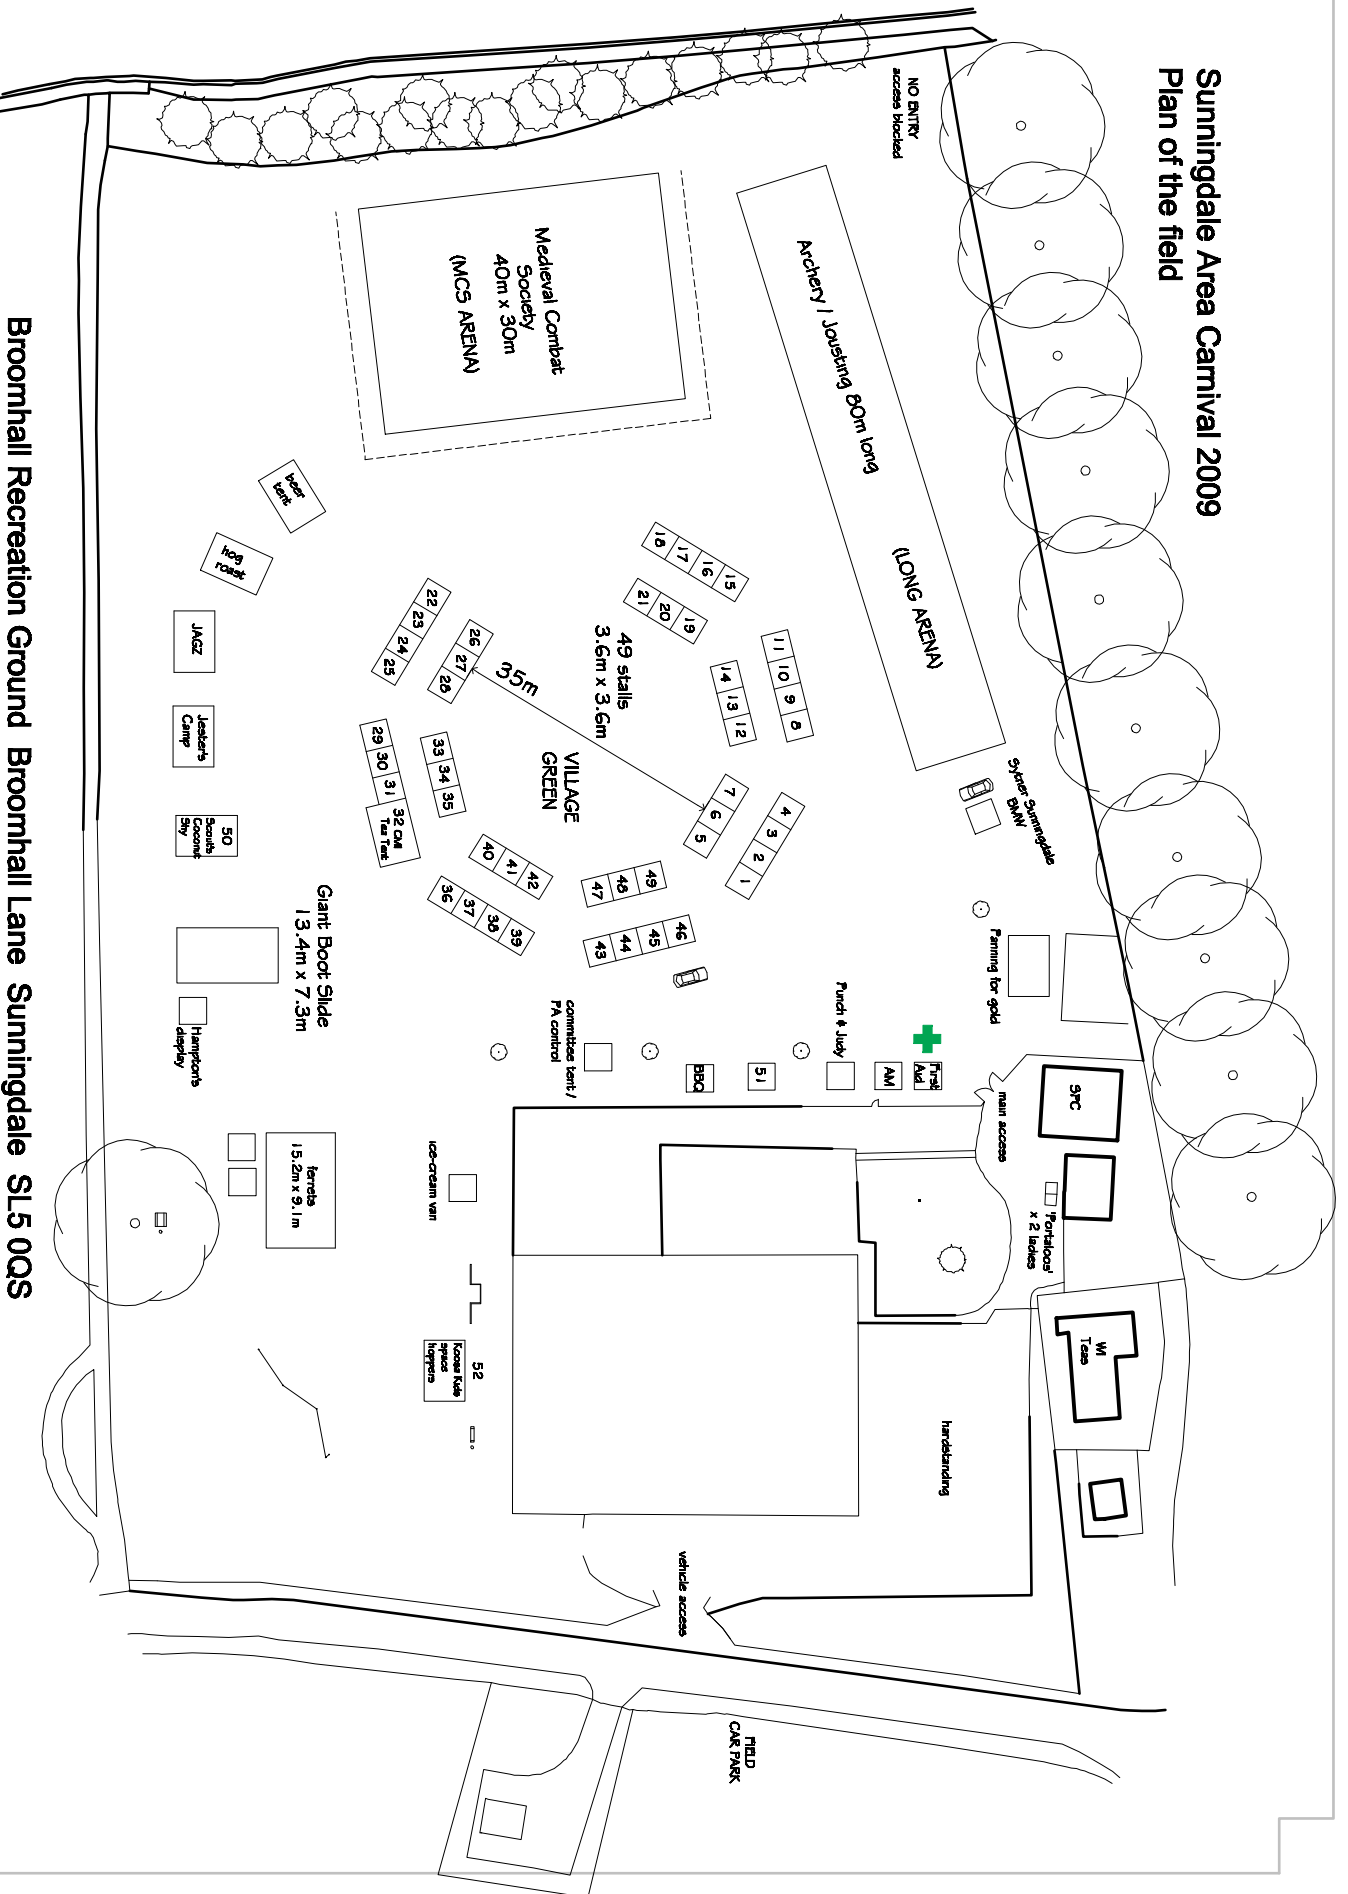

# Sunningdale Area Carnival 2009 Plan of the field

Broomhall Recreation Ground Broomhall Lane Sunningdale SL5 0QS